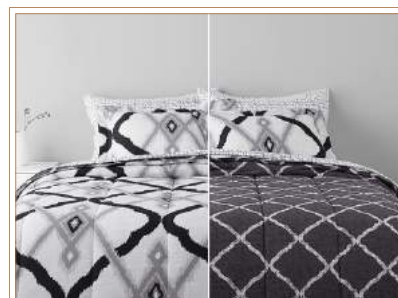

REVERSIBLE KING
BLACK MOSAIC

Product code: B09T7BHQKM

HK$458.00 / each

7-Piece Bed-in-a-Bag Set

Amazon Basics Ultra-Soft Lightweight Reversible Microfiber Comforter Bed-in-a-Bag, 7-Piece Set KING

- Bed-in-a-bag comforter set creates a cozy sleeping space; ideal for any bedroom or guest bedroom
- Includes a 7-piece King-size set in with a 104 x 92-inch reversible comforter, 108 x 102-inch flat sheet, 78 x 80 x 12-inch fitted sheet, (2) 20 x 36-inch shams, and (2) 20 x 40-inch pillowcases
- Ultra-soft 100% polyester microfiber (85 GSM); plush 100% polyester comforter fill; lightweight for all-season warmth; all-around elastic on 12-inch fitted sheet ensures secure fit on most mattresses up to 14 inches deep
- Machine wash cold with no bleach and tumble dry on low for easy care
- Made in OEKO-TEX Standard 100 factory, an independent certification system that ensures textiles meet high safety and environmental standards

Product picture(s) are for reference only and are subject to the actual product.