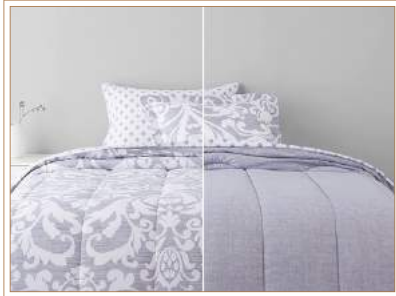

Product code: B09T7DPCLY

HK\$288.00 / each

ELASTIC STORAGE POCKETS
TWIN/TWIN XL
SPA BLUE AZTEC STRIPE

Product code: B09T7C5N2G

HK\$288.00 / each

AMAZON BASICS 5-PIECE MICROFIBER
BED-IN-A-BAG COMFORTER SET TWIN/TWIN XL