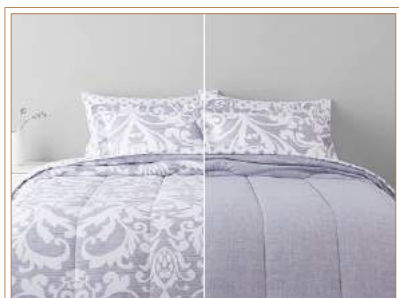

AMAZON BASICS 7-PIECE MICROFIBER BED-IN-A-BAG COMFORTER SET KING

REVERSIBLE KING
GRAY MEDALLION

Product code: B09T7CDP94

HK$458.00 / each