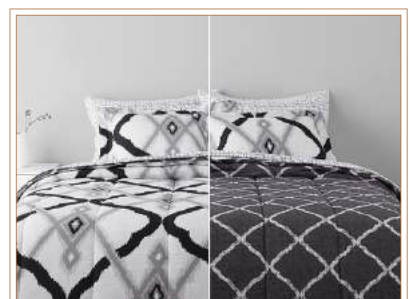

REVERSIBLE FULL/QUEEN
BLACK MOSAIC

Product code: B09T7F1HMH

HK$398.00 / each