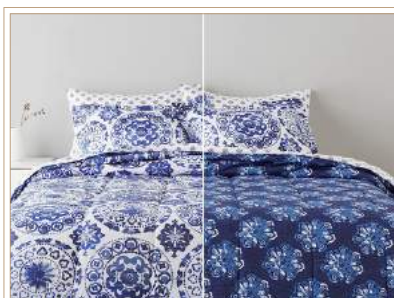

REVERSIBLE KING
NAVY MEDALLION

Product code: B09T7C2993

HK$458.00 / each