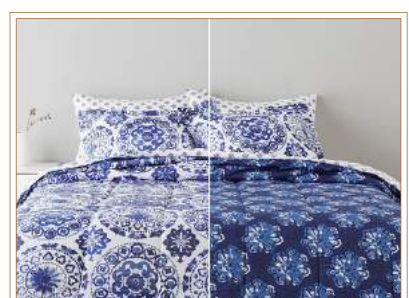

REVERSIBLE FULL/QUEEN
NAVY MEDALLION

Product code: B09T7CVSDP

HK$398.00 / each