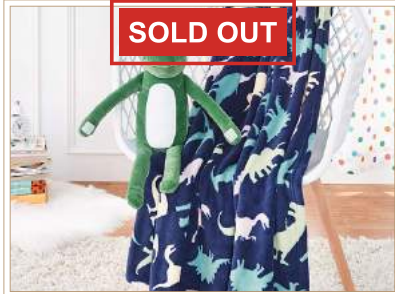

AMAZON BASICS KIDS PATTERNED THROW BLANKET WITH STUFFED ANIMAL

DINOSAUR

Product code: Bo83J9GX7M

HK$188.00 / each

RAINBOW / UNICORN

Product code: Bo83J8NYYF

HK$188.00 / each

DOLPHIN

Product code: Bo83J8YKL2

HK$188.00 / each

Amazon Basics Kids Patterned Throw Blanket with Stuffed Animal

- 100% Polyester
- Imported
- Cozy 100% polyester kids throw blanket with matching stuffed animal toy
- Dimensions measure 60 x 50 inches; machine washable
- Fun, themed design your child will love
- Great for naps, travel, or cuddling up on the couch for movie night
- Velcro closures make the blanket easy to carry, store, and transport
- Made in OEKO-TEX Standard 100 factory, an independent certification system that ensures textiles meet high safety and environmental standards.

Product picture(s) are for reference only and are subject to the actual product.