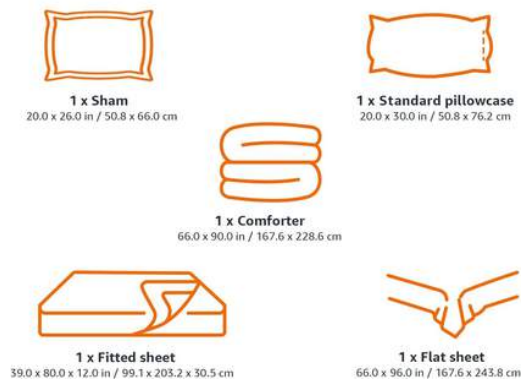

Product code: B09T7BKM6K

HK\$318.00 / each

REVERSIBLE TWIN/TWIN XL
GREY STRIPE

Product code: B00U2WG8E8

HK\$318.00 / each

AMAZON BASICS 5-PIECE MICROFIBER BED-IN-A-BAG COMFORTER SET TWIN/TWIN XL

5-Piece Bed-in-a-Bag Set

Amazon Basics Ultra-Soft Lightweight Microfiber Comforter Bed-in-a-Bag, 5-Piece Set Twin/Twin XL

- Polyester
- Imported
- Includes a 5-piece Twin/Twin XL set with 66 x 90-inch comforter, 66 x 96-inch flat sheet, 38 x 74 x 12-inch fitted sheet, 20 x 26-inch sham, and 20 x 30-inch pillowcase
- 100% polyester microfiber for softness and strength; lightweight 100% polyester comforter fill for all-season warmth
- Machine wash and dry for easy home care
- Made in Green by OEKO-TEX, an independent certification system that ensures textiles meet high safety and environmental standards

Amazon Basics 5-Piece College Dorm Bed-in-a-Bag with Elastic Storage Pockets Twin/Twin XL

- Includes 66 x 90 inch comforter, 20 x 26 inch sham, 66 x 96 inch flat sheet, 38 x 74 inch fitted sheet, and 20 x 30 inch pillowcase
- 100% polyester microfiber for a soft hand-feel and cozy comfort; Polyester comforter fill
- Fitted sheet has elastic pockets on each side that provide storage for your cellphone, television remote, and more.
- All-around elastic on 14-inch fitted sheet allows for snug, secure fit of most mattress sizes up to a 16-inch mattress depth
- Machine wash warm, tumble dry low; use only non-chlorine bleach if needed
- Made in Green factory, an independent certification system that ensures textiles meet high safety and environmental standards

1 x Fitted sheet
60.0 x 80.0 x 12.0 in / 152.4 x 203.2 x 30.5 cm

1 x Flat sheet
90.0 x 102.0 in / 228.6 x 259.1 cm

Amazon Basics Ultra-Soft Lightweight Reversible Microfiber Comforter Bed-in-a-Bag, 7-Piece Set FULL/QUEEN