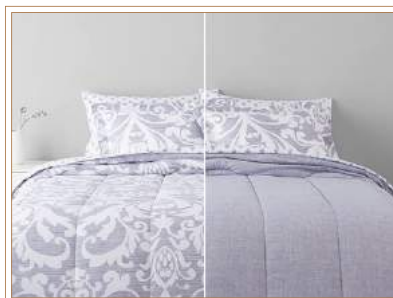

HK\$368.00 / each

FULL/QUEEN
RED BUFFALO PLAID

Product code: B08FRGZG22

HK\$368.00 / each

REVERSIBLE FULL/QUEEN
BLUE DENIM STRIPE

Product code: B09T7C2956

HK\$398.00 / each

REVERSIBLE FULL/QUEEN
GRAY MEDALLION