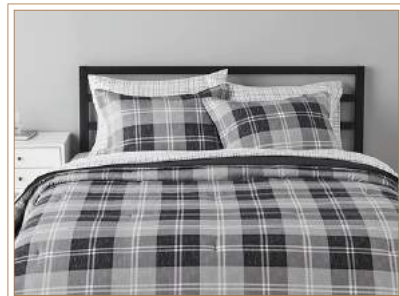

FULL/QUEEN
DISTRESSED GRAY PLAID

Product code: B09MMHPQW4

HK$368.00 / each