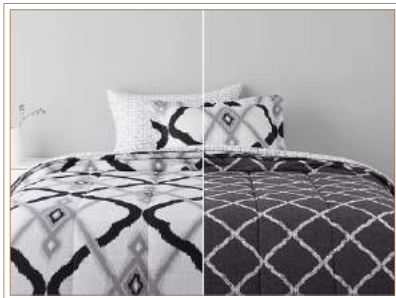

REVERSIBLE TWIN/TWIN XL
BLACK MOSAIC

Product code: B09T7GH8TC

HK$318.00 / each